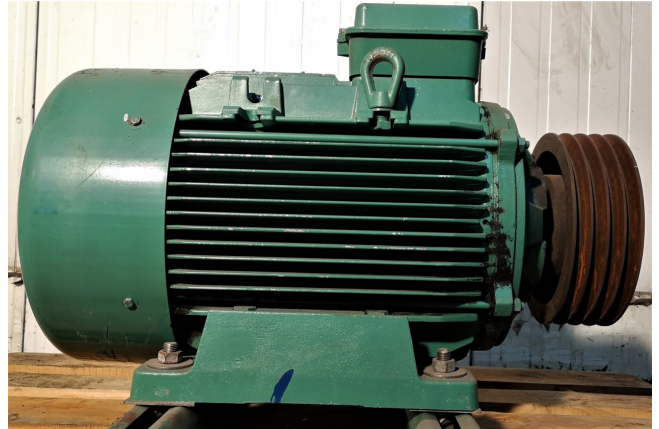

Leroy Somer LS 200

Specifications

Brand	Leroy Somer
Type	LS 200
kW	22
RPM	975
Size & Weight	740x380x500 mm (LxWxH)
50 Hz / 60 Hz	50
Stock	1

Description

Used Leroy Somer LS 200

Used Leroy Somer Ls200 electric motor with 22 kW and 975 RPM at 50 Hz.
Sizes: 740x380x500mm (LxWxH).
Weight: 200 kg.